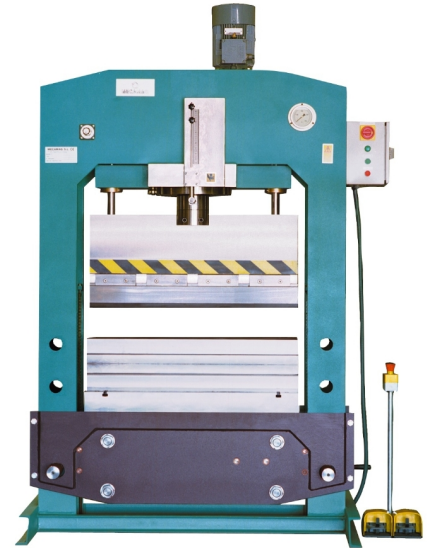

DE-200

- Machines equipped with detachable folding tools to be used on other applications.
- Said accessory can be installed on all machines with a double-acting cylinder.
- ?The standard machine has a folding length of 415 mm, but upon request we can install equipment of up to 2000 mm long.
- ?Machines that include a folding accessory must have a pressure regulator.

200 Tn press, with optional 1020mm folding equipment